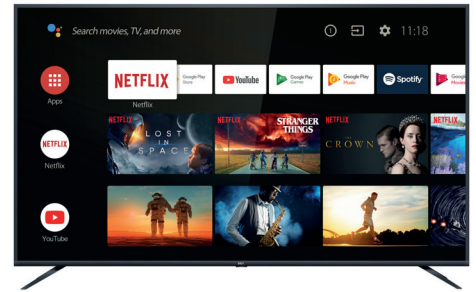

TCL

75EP660

75"

**Ultra Slim 4K UHD TV
with HDR and Android
TV**

Share Unique TV Moments in 4K HDR ! Powered by AndroidTV

4K HDR PRO

4K HDR PRO
unrivalled blacks, higher
contrast and vivid colours

Micro Dimming
analyses the TV picture in
separate zones to adapt the brightness

NETFLIX

NETFLIX
now, available in
4K UHD HDR quality

YouTube
now, available in
4K UHD HDR quality

TCL

75EP660

DISPLAY

Screen size (inches/cm)	75 / 190.5
Visible screen size : diagonal(inches/cm)	75 / 188
Panel resolution	UHD
Wide color Technology	-
HDR (High Dynamic Range)	Yes
HDR brightness	-
Picture Performance Index*	1200
Resolution	3840x2160
Curved / Curvature	-
10 bit panel	Yes
Dynamic contrast	Mega
Picture processing	IPQ 2.0 Engine
Dimming	Pro
Ultra AR coating	-
UHD upscaling	UHD
Color management	UHD Color Extender
Digital Noise Reduction	Yes
Film Mode	Yes