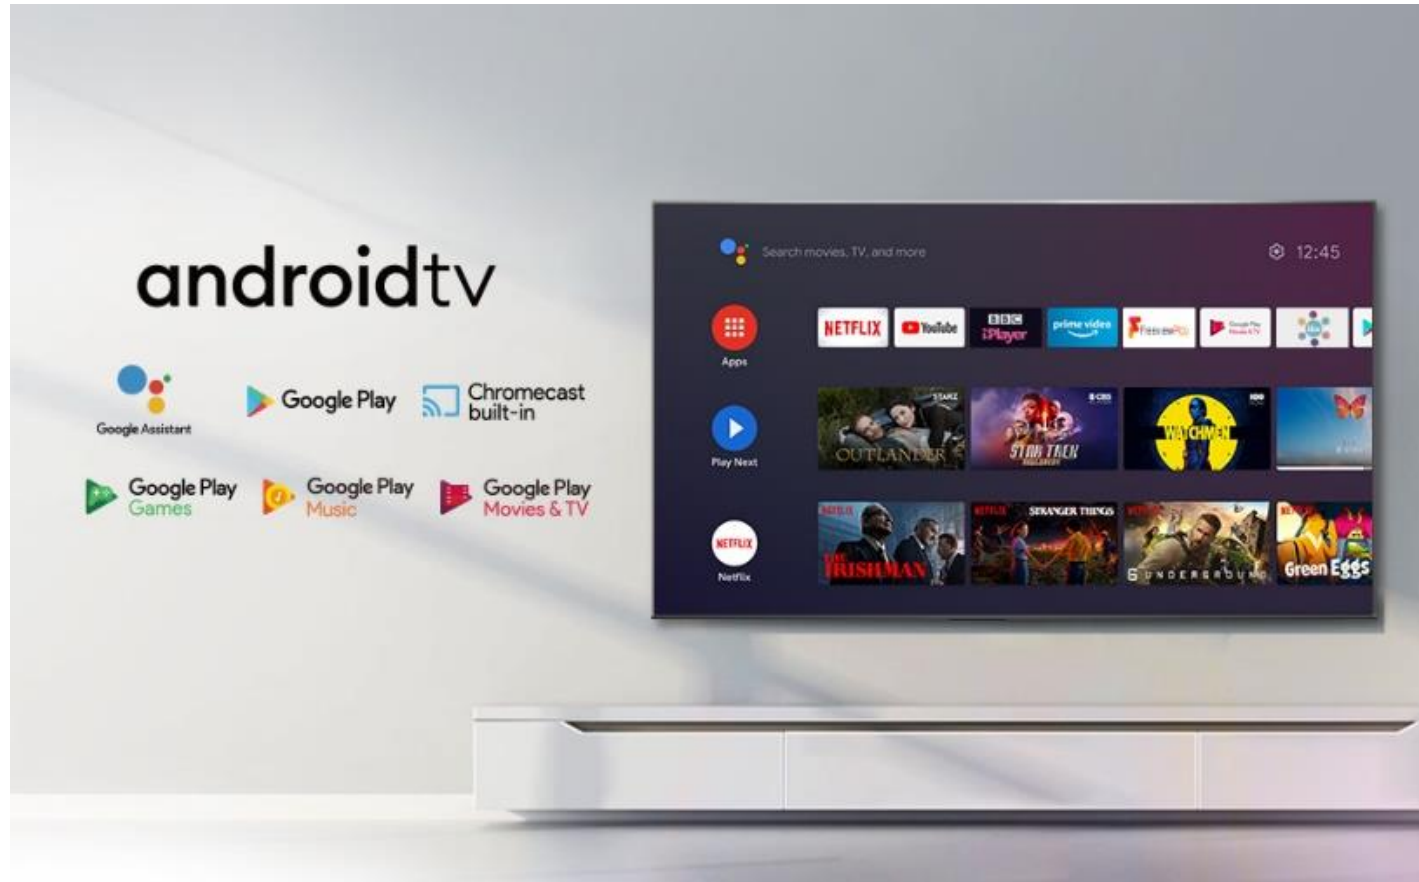

Android TV

Accept no limits to your entertainment with TCL's Android TVs

TCL's AndroidTV comes with Google Home and Assistant as part of the package. Find the latest movies, check football scores, or control home lighting – all without missing a moment of the show you're watching. Use apps on the big screen, switch tasks, and manage accounts seamlessly. With Android, it's easy.